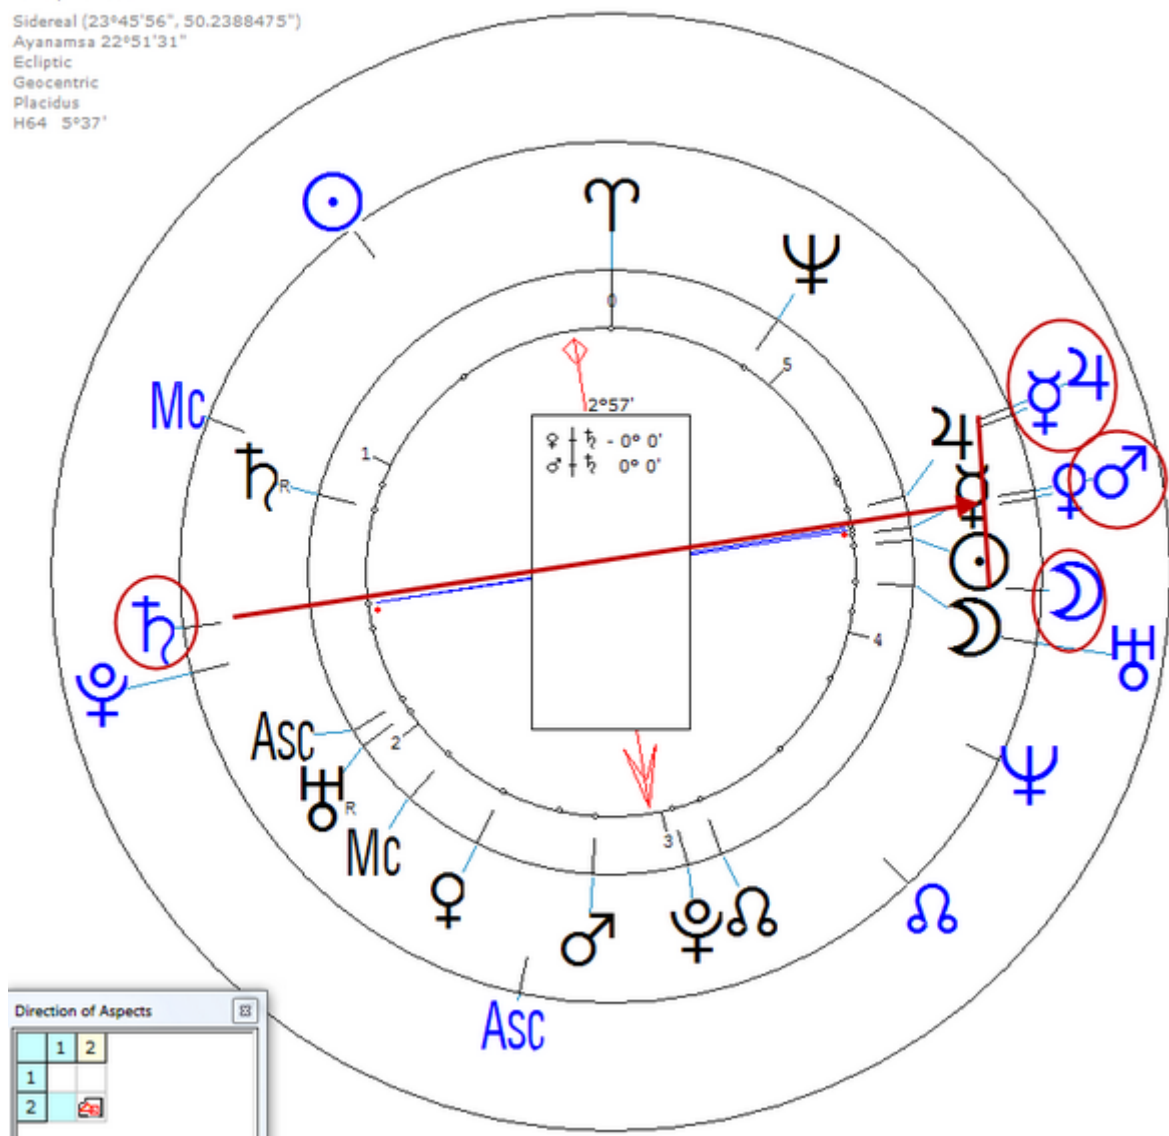

Bardot, Brigitte

28 September 1934 at 13:15 (= 1:15 PM)Paris, France, 48n52, 2e20
French actress.

<https://www.astro.com/astro-databank/Bardot,_Brigitte>

Suicide Attempt 14 November 1992 (Overdosed on pills)

Lunar Return (Harmonic 64)

Lunar ♀/♁ = Lunar ☽/♀ = Lunar ☽/♃ = ♃n
☽/♃ saved her.

Bardot, Brigitte
28 September 1934 Fri 13:15 (GMT+1) 48n52 2e20
Paris, France
Sidereal (23°45'56", 50.2388475")
Ayanamsa 22°51'31"
Ecliptic
Geocentric
Placidus
H64 5°37'